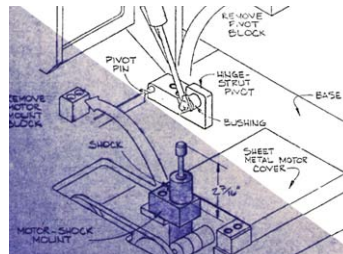

Construction and Architecture Drawings

Image Enhancement

Image Restoration

Archived Blueprints

Because you need large format scanning solutions that work for you:

SmartLF Ci 40 scanners include SmartWorks EZ SCAN/COPY/EMAIL software that combines wide format scanning and copying in one very easy to use program and has full compatibility with wide format printers through standard Windows drivers.